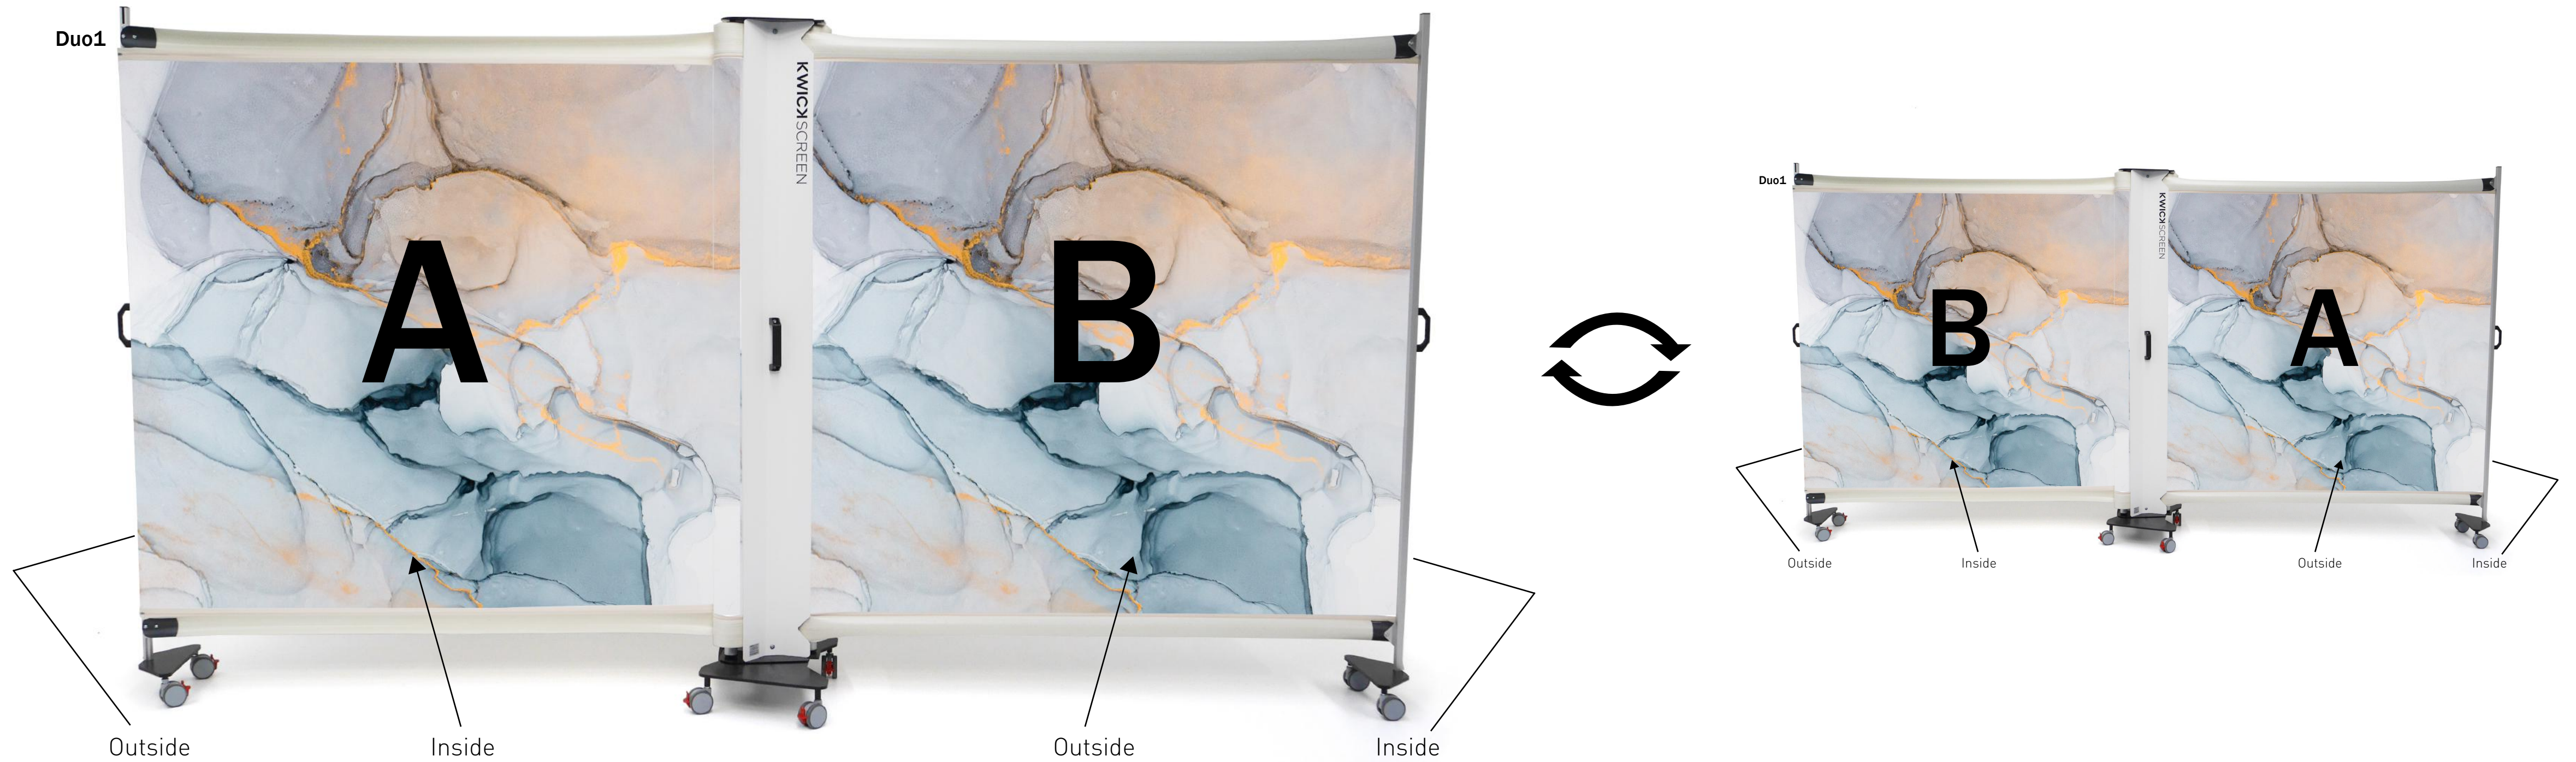

# E.g. Duo double sided print

The KwikScreen Duo is made up of two double-sided inner panels. When selecting artwork, treat each panel separately with an image on the 'inside' and 'outside' face.

### Image Selection

xxxxxA      xxxxxB  
 Inside :    Inside :  
 Outside :    Outside :

xxxxxC      xxxxxD  
 Inside :    Inside :  
 Outside :    Outside :